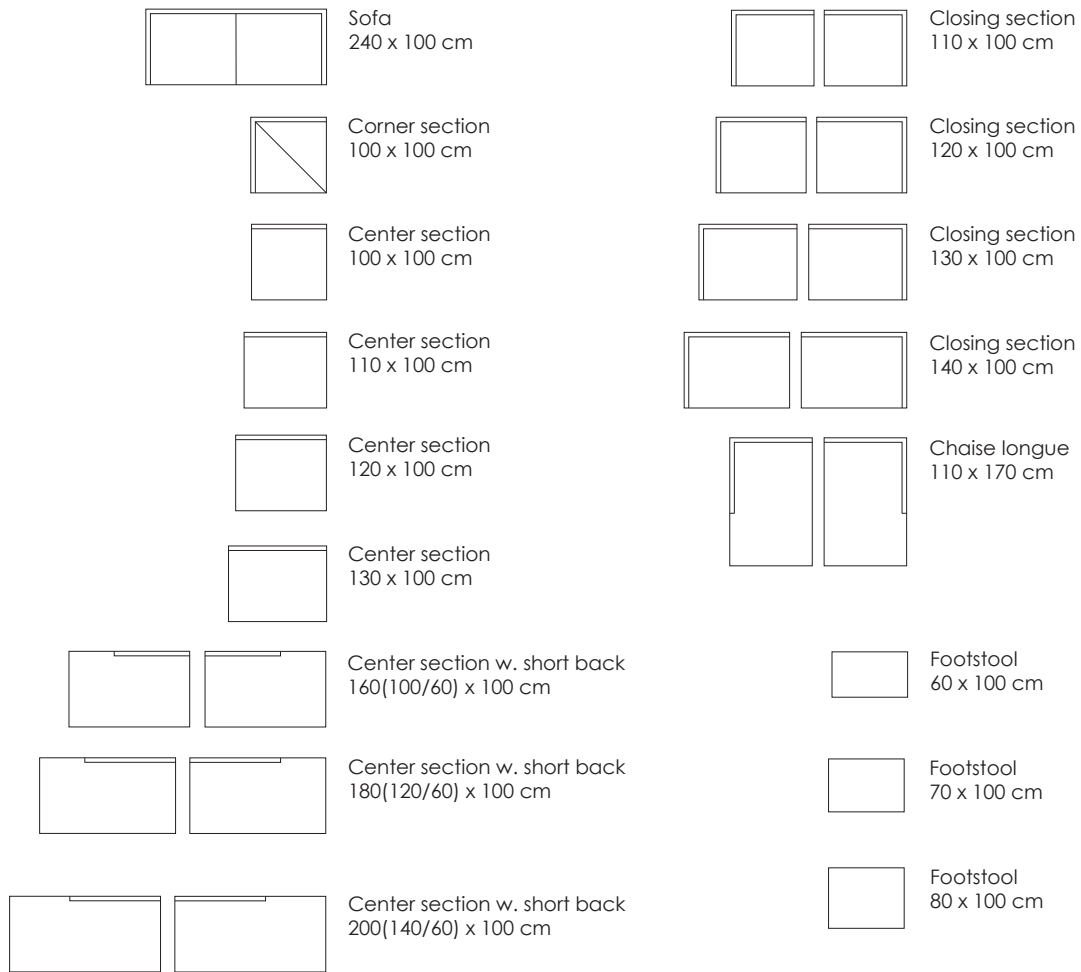

Model Drop · Design by Jens Juul Eilersen

Arm height: 60 cm · Arm width: 6 cm · Total depth (frame): 100 cm · Seat depth: 50/68 cm · Seat height: 40 cm · Total height (frame): 60 cm

Scale 1:100  
All overall dimensions correspond to frame sizes.  
The drawings are not a detailed expression of how the final furniture appears.