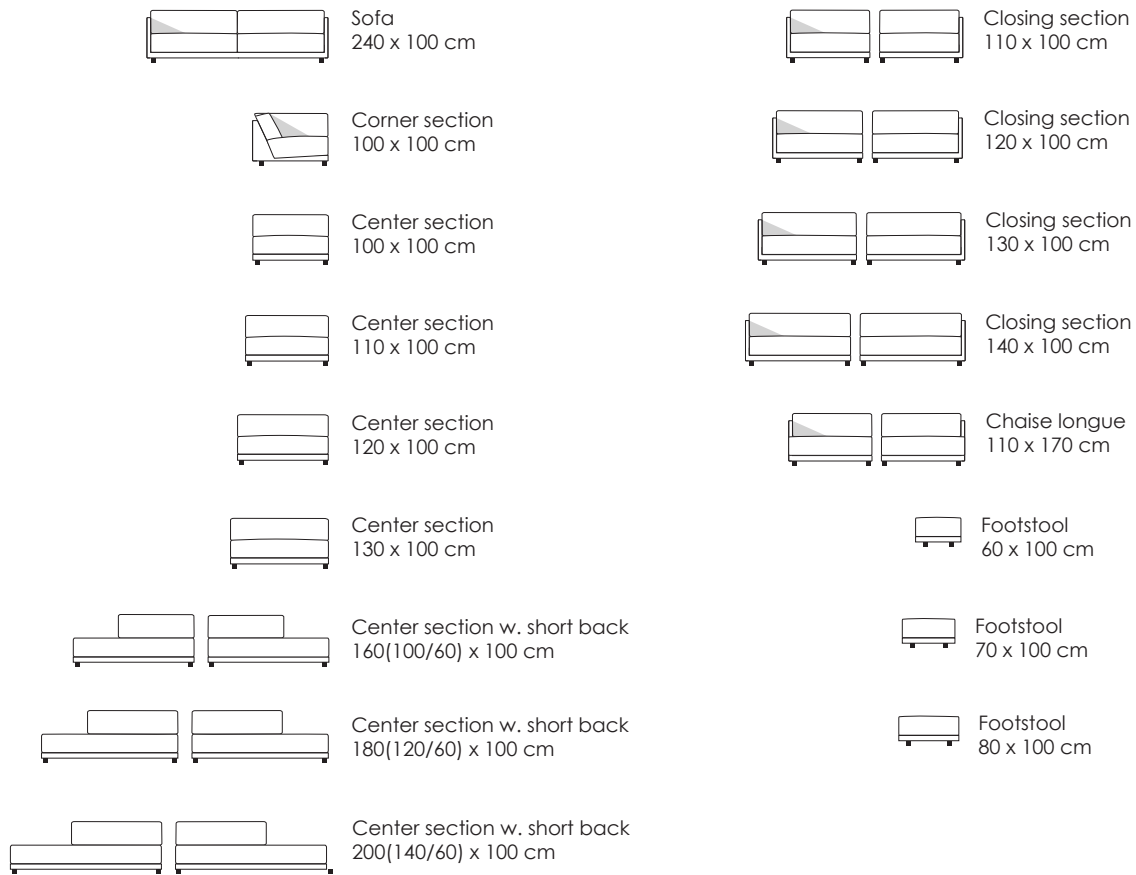

Model Drop · Design by Jens Juul Eilersen

Arm height: 60 cm · Arm width: 6 cm · Total depth (frame): 100 cm · Seat depth: 50/68 cm · Seat height: 40 cm · Total height (frame): 60 cm

Scale 1:100  
All overall dimensions correspond to frame sizes.  
The drawings are not a detailed expression of how the final furniture appears.