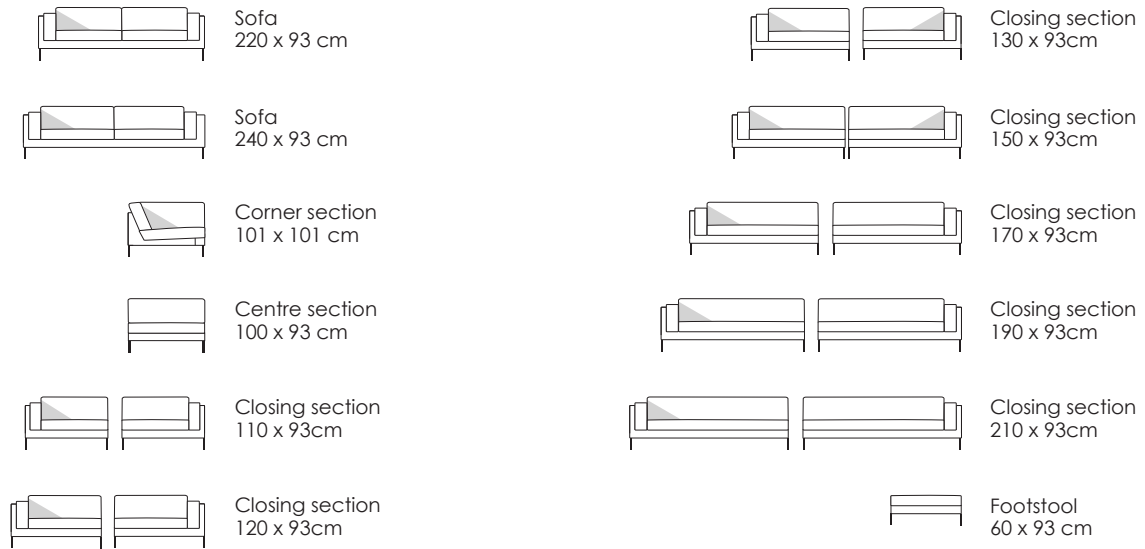

Juul 301 · Design by Jens Juul Eilersen

Arm height (frame): 63 cm · Arm width: 7 cm · Arm cushion width: 16 cm · Total depth (frame): 93 cm · Seat depth: 54 cm · Seat height: 40 cm · Total height (frame): 63 cm

Scale 1:100
All overall dimensions correspond to frame sizes.

juul

Juul 301 · Design by Jens Juul Eilersen

Arm height (frame): 63 cm · Arm width: 7 cm · Arm cushion width: 16 cm · Total depth (frame): 93 cm · Seat depth: 54 cm · Seat height: 40 cm · Total height (frame): 63 cm

Scale 1:100
All overall dimensions correspond to frame sizes.

juul