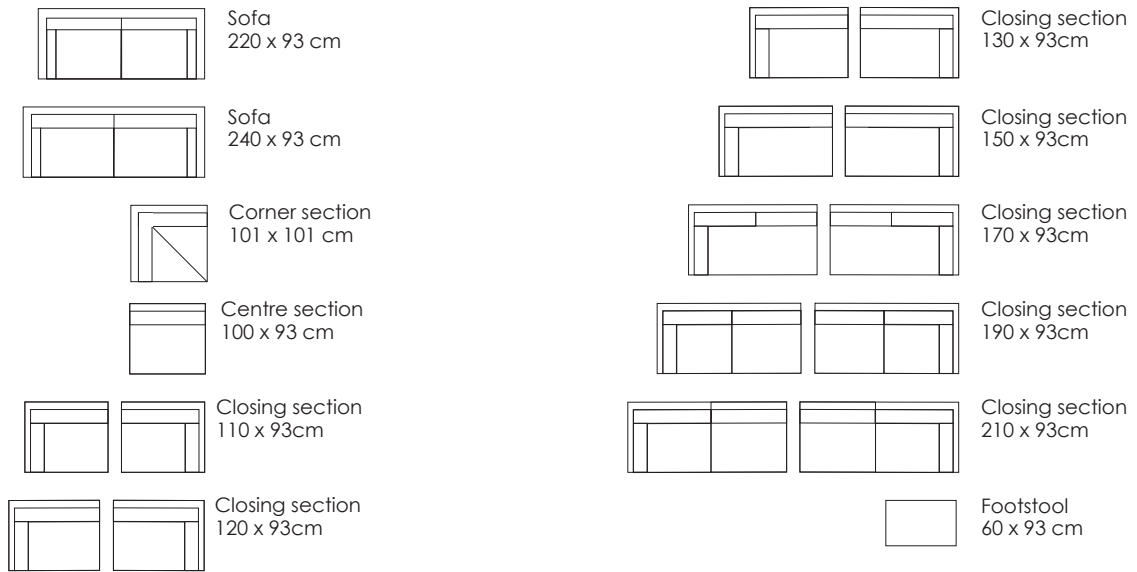

Juul 301 · Design by Jens Juul Eilersen

Arm height (frame): 63 cm · Arm width: 7 cm · Arm cushion width: 16 cm · Total depth (frame): 93 cm · Seat depth: 54 cm · Seat height: 40 cm · Total height (frame): 63 cm

Scale 1:100
All overall dimensions correspond to frame sizes.

juul

Juul 301 · Design by Jens Juul Eilersen

Arm height (frame): 63 cm · Arm width: 7 cm · Arm cushion width: 16 cm · Total depth (frame): 93 cm · Seat depth: 54 cm · Seat height: 40 cm · Total height (frame): 63 cm

Scale 1:100
All overall dimensions correspond to frame sizes.

juul