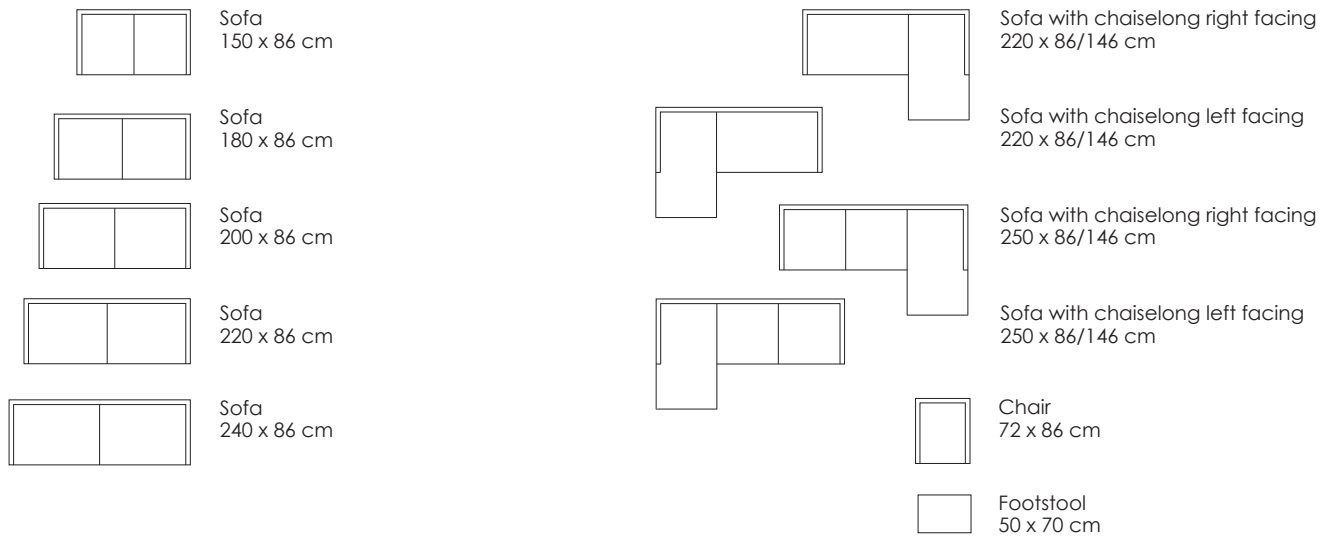

Juul 904 · Design by Jens Juul Eilersen

Arm height (frame): 60 cm · Arm width: 6 cm · Total depth (frame): 86 cm · Seat depth: 52 cm · Seat height: 42 cm · Total height (frame): 67 cm

Juul 904 · Design by Jens Juul Eilersen

Arm height (frame): 60 cm · Arm width: 6 cm · Total depth (frame): 86 cm · Seat depth: 52 cm · Seat height: 42 cm · Total height (frame): 67 cm

Scale 1:100
All overall dimensions correspond to frame sizes.