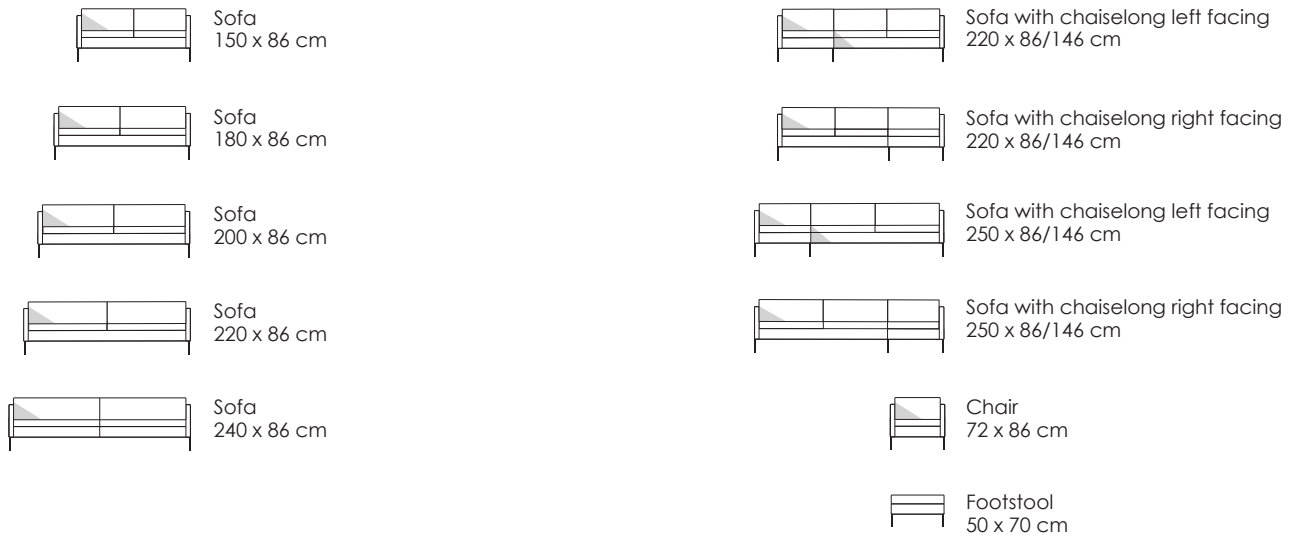

Juul 904 · Design by Jens Juul Eilersen

Arm height (frame): 60 cm · Arm width: 6 cm · Total depth (frame): 86 cm · Seat depth: 52 cm · Seat height: 42 cm · Total height (frame): 67 cm

Juul 904 · Design by Jens Juul Eilersen

Arm height (frame): 60 cm · Arm width: 6 cm · Total depth (frame): 86 cm · Seat depth: 52 cm · Seat height: 42 cm · Total height (frame): 67 cm

Scale 1:100
All overall dimensions correspond to frame sizes.